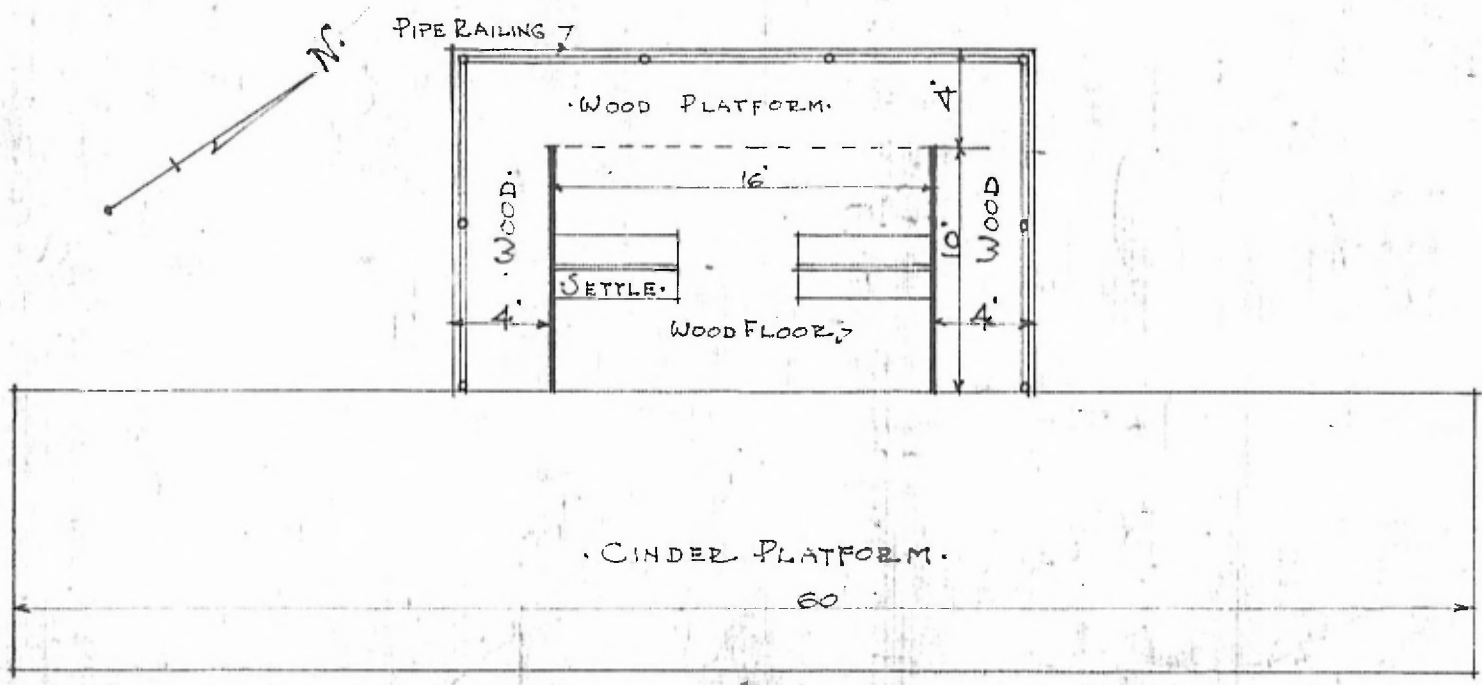

DIV. NORTHERN
S. B. PARSONS
ST. NO. M-118

FLOOR PLAN
SCALE 1/8" = 1'-0"

OPEN SHELTER.
COALVALE KANS.

JULY 5. 1915.