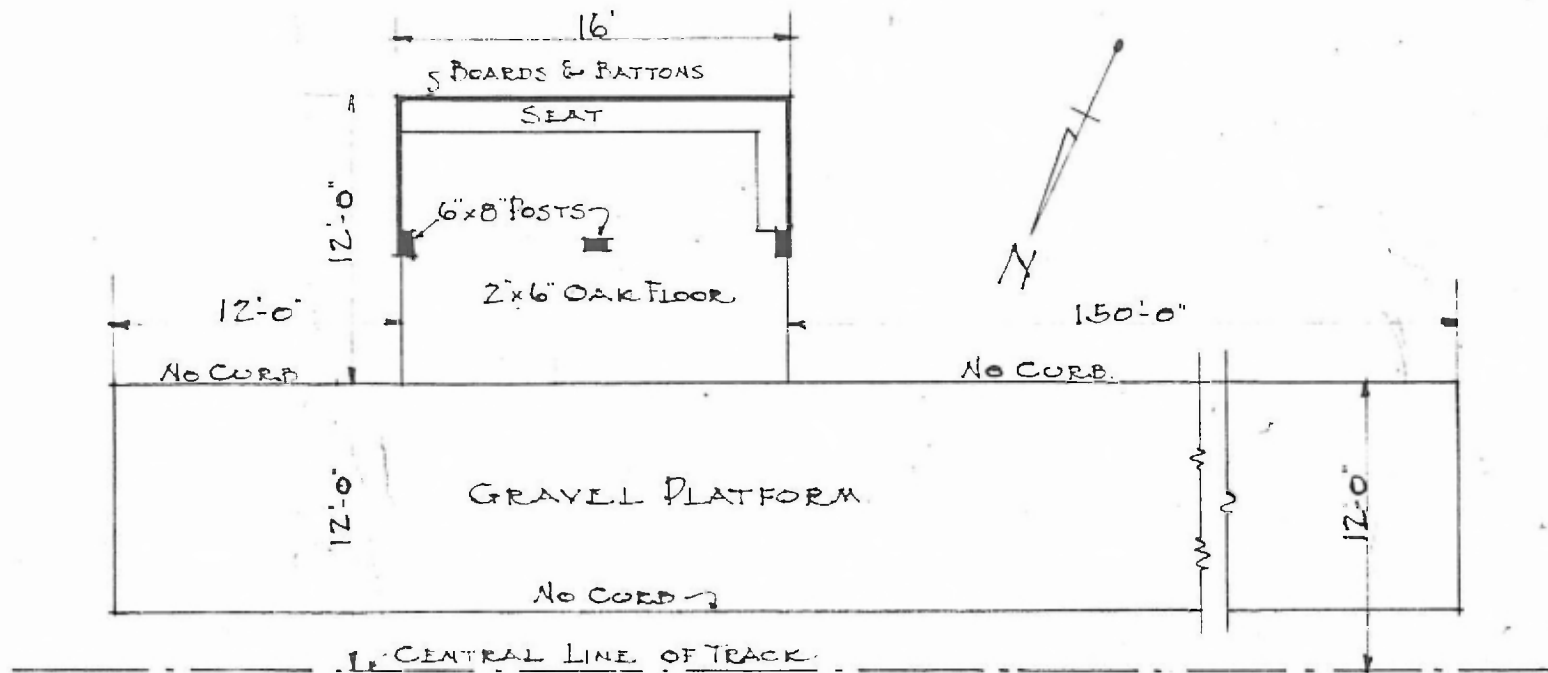

Eastern Div  
Roller Sub  
#4767 27A

SHELTER STATION  
FAMOUS, MO.

JAN. 29. 1917.